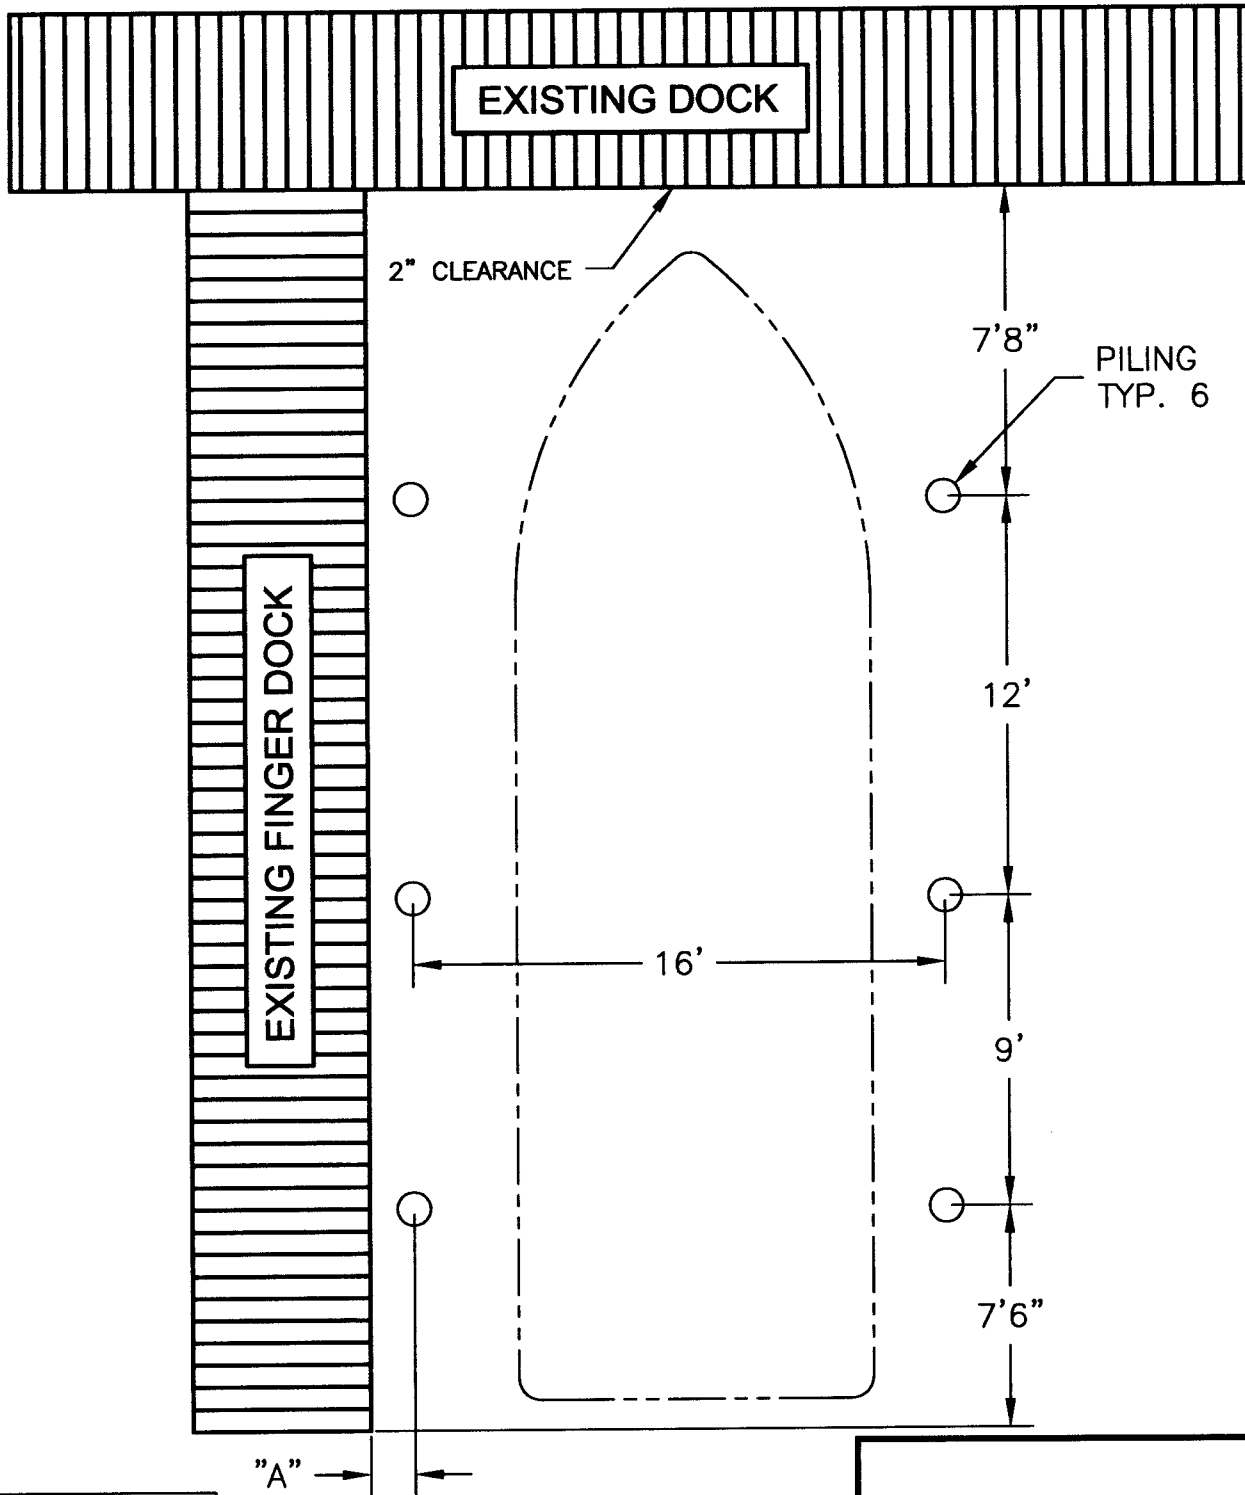

PILING LEGEND

PILING DIAMETER	DIM "A"
12"	9"
10"	8"

**20K (15' x 36')
Platform Lift
Pile Placement**