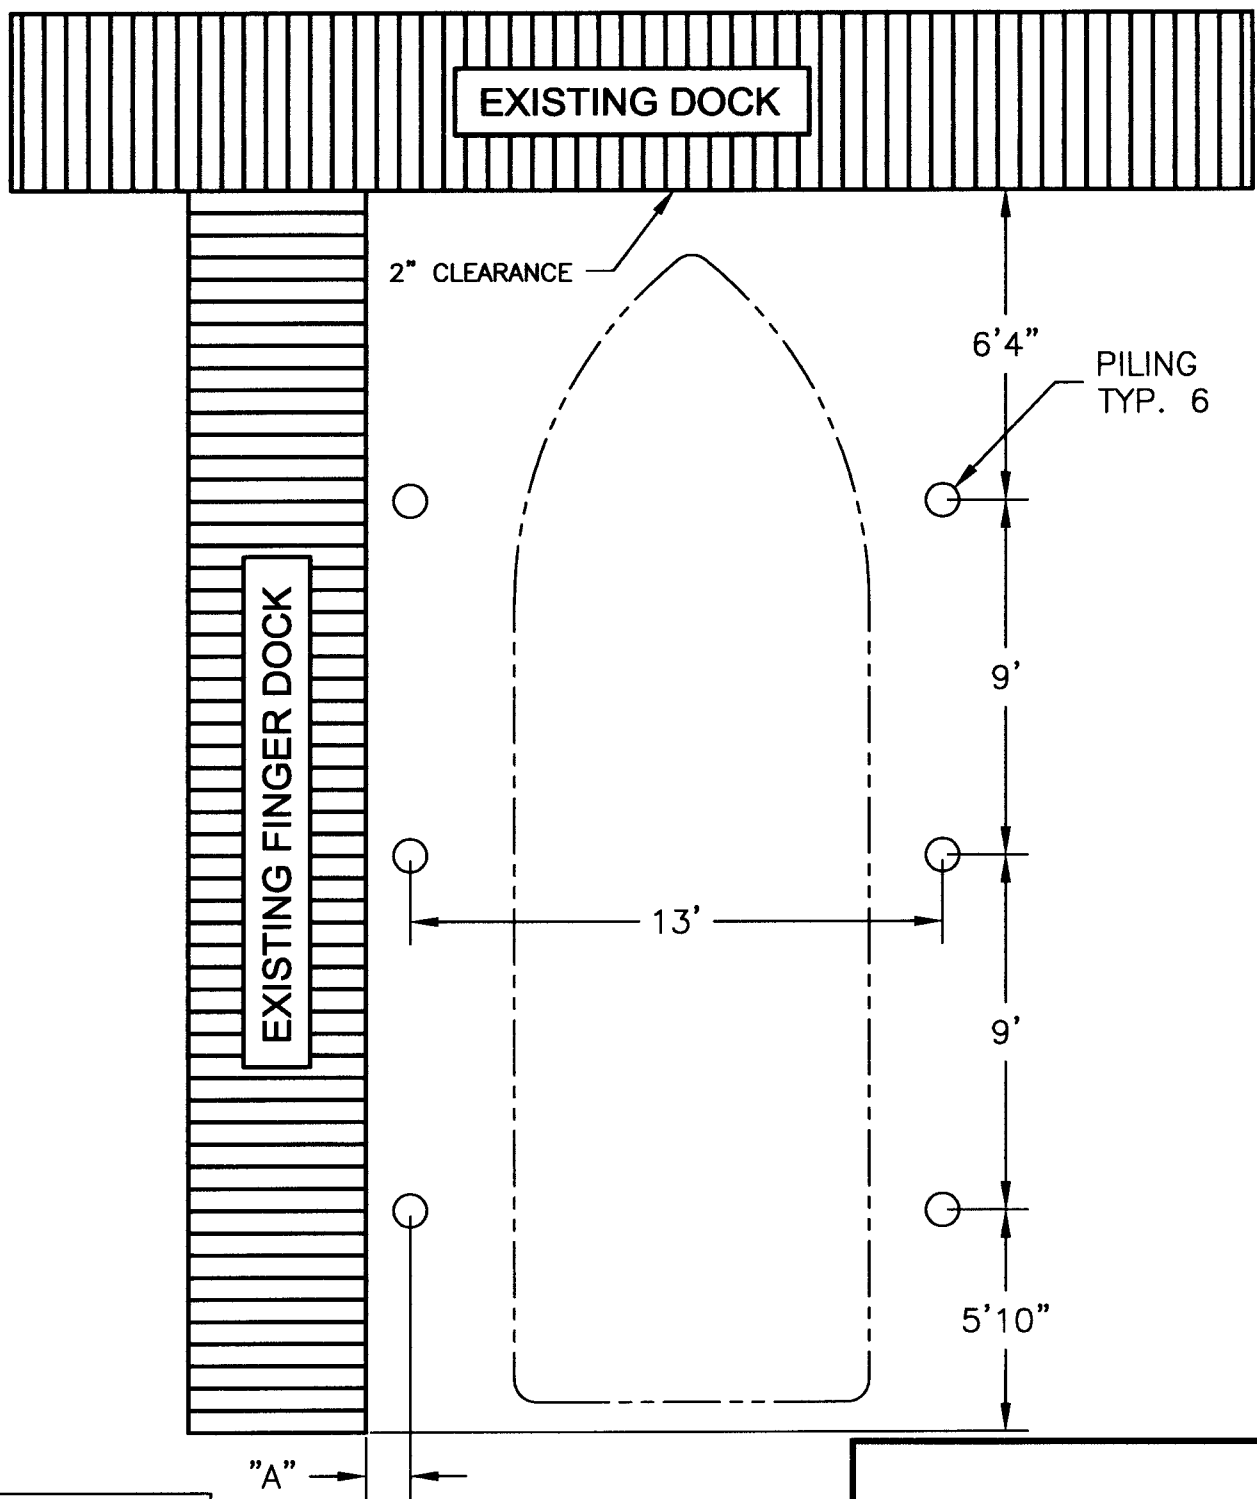

PILING LEGEND

PILING DIAMETER	DIM "A"
12"	9"
10"	8"

**10K (12' x 30')
Platform Lift
Pile Placement**